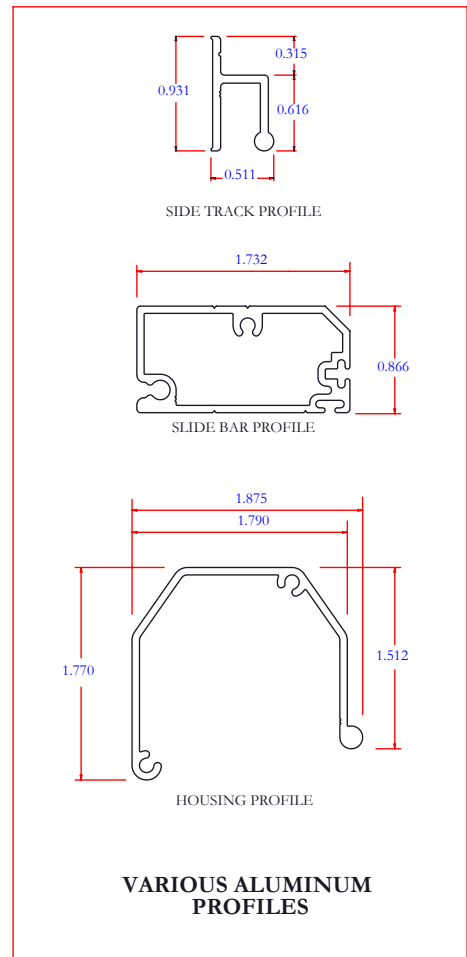

Phantom Door Design Specifications

(Detail Views)

BOTTOM VIEW

FRONT VIEW

All dimensions are in inches