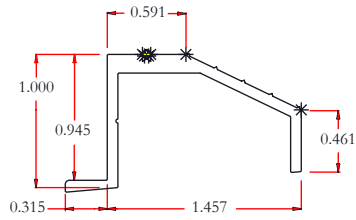

# PHANTOM ALUMINUM SILL ADAPTERS

All dimensions are given in inches

**TOP SILL**

**BREAK SILL**

**OUT SILL**

**INSIDE JAMB SILL**

**TRIM SILL**

**2" IN SILL**

**5" IN SILL**

**V2 TRIM**