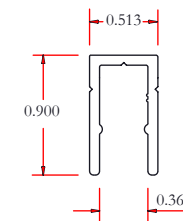

# PHANTOM ALUMINUM SILL ADAPTERS

All dimensions are given in inches

**TOP SILL**

**BREAK SILL**

**OUT SILL**

**INSIDE JAMB SILL**

**TRIM SILL**

**2" IN SILL**

**5" IN SILL**

**V2 TRIM**