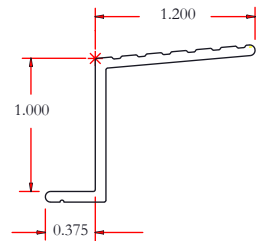

# PHANTOM ALUMINUM SILL ADAPTERS

All dimensions are given in inches

**TOP SILL**

**BREAK SILL**

**OUT SILL**

**INSIDE JAMB SILL**

**TRIM SILL**

**2" IN SILL**

**5" IN SILL**

**V2 TRIM**