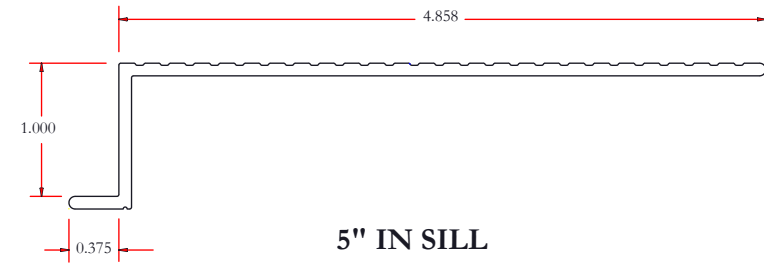

# PHANTOM ALUMINUM SILL ADAPTERS

All dimensions are given in inches

**TOP SILL**

**BREAK SILL**

**OUT SILL**

**INSIDE JAMB SILL**

**TRIM SILL**

**2" IN SILL**

**5" IN SILL**

**V2 TRIM**