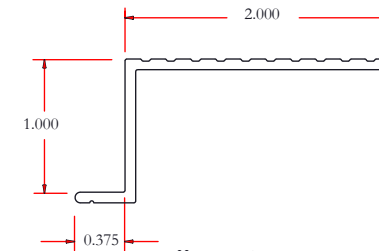

# PHANTOM ALUMINUM SILL ADAPTERS

All dimensions are given in inches

**TOP SILL**

**BREAK SILL**

**OUT SILL**

**INSIDE JAMB SILL**

**TRIM SILL**

**2" IN SILL**

**5" IN SILL**

**V2 TRIM**