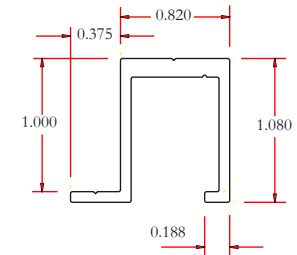

# PHANTOM ALUMINUM SILL ADAPTERS

All dimensions are given in inches

**TOP SILL**

**BREAK SILL**

**OUT SILL**

**INSIDE JAMB SILL**

**TRIM SILL**

**2" IN SILL**

**5" IN SILL**

**V2 TRIM**