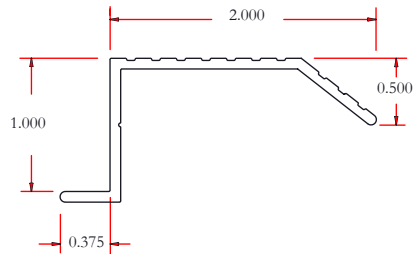

# PHANTOM ALUMINUM SILL ADAPTERS

All dimensions are given in inches

**TOP SILL**

**BREAK SILL**

**OUT SILL**

**INSIDE JAMB SILL**

**TRIM SILL**

**2" IN SILL**

**5" IN SILL**

**V2 TRIM**