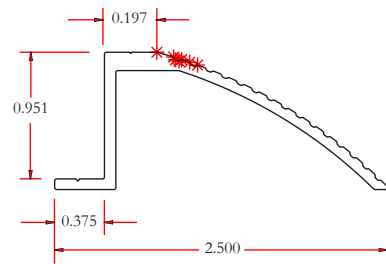

# PHANTOM ALUMINUM SILL ADAPTERS

All dimensions are given in inches

**TOP SILL**

**BREAK SILL**

**OUT SILL**

**INSIDE JAMB SILL**

**TRIM SILL**

**2" IN SILL**

**5" IN SILL**

**V2 TRIM**