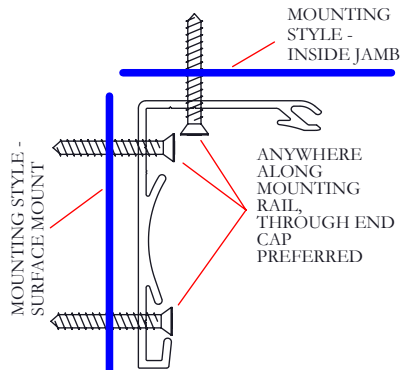

Serene Design Specifications

(Detail Views)

SERENE WINDOW SCREEN ASSEMBLY
LEFT SIDE VIEW

MOUNTING SCENARIO'S FOR THE HOUSING
MOUNTING BRACKET (RAIL)

All Dimensions Are In Inches