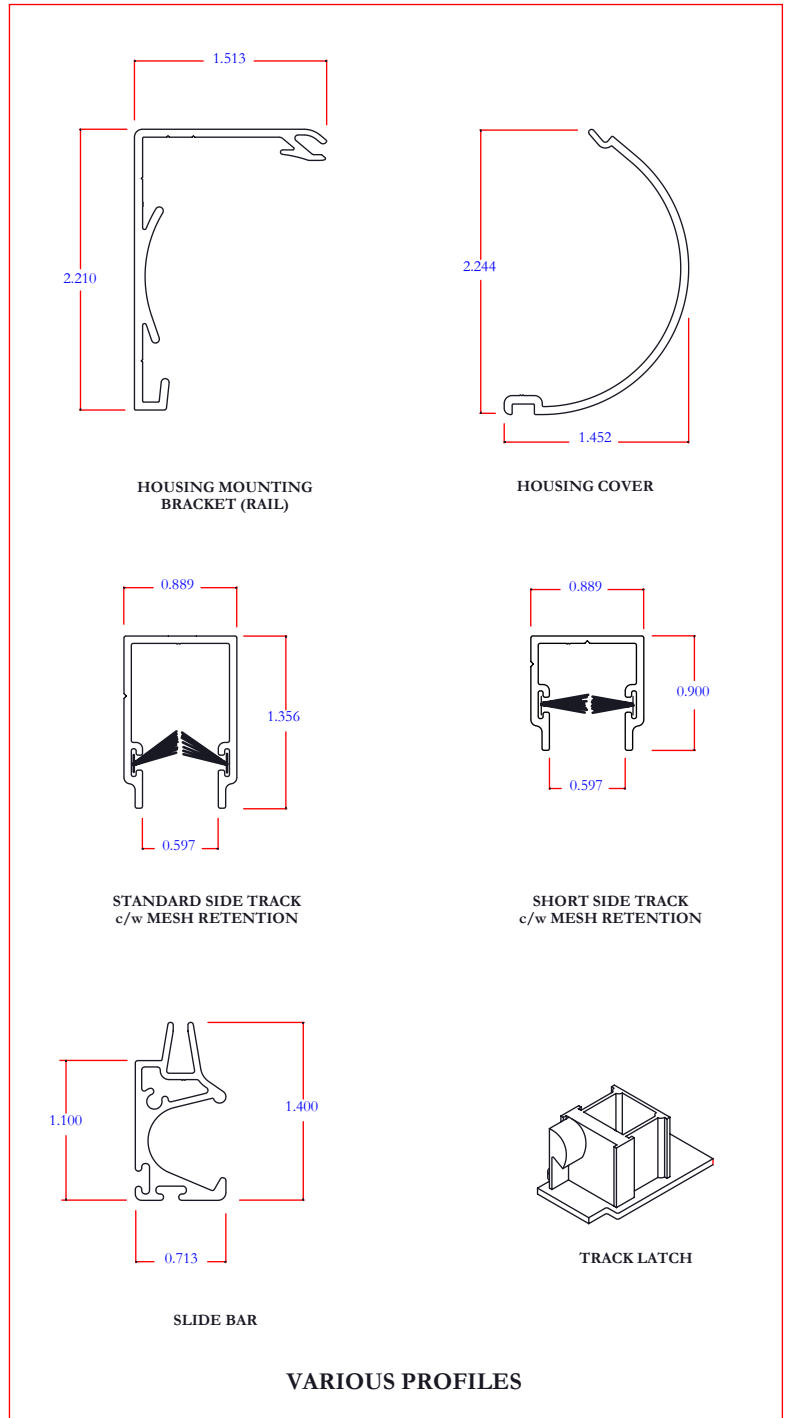

Serene Design Specifications

(Detail Views)

SERENE WINDOW SCREEN ASSEMBLY
LEFT SIDE VIEW

MOUNTING SCENARIO'S FOR THE HOUSING
MOUNTING BRACKET (RAIL)

All Dimensions Are In Inches