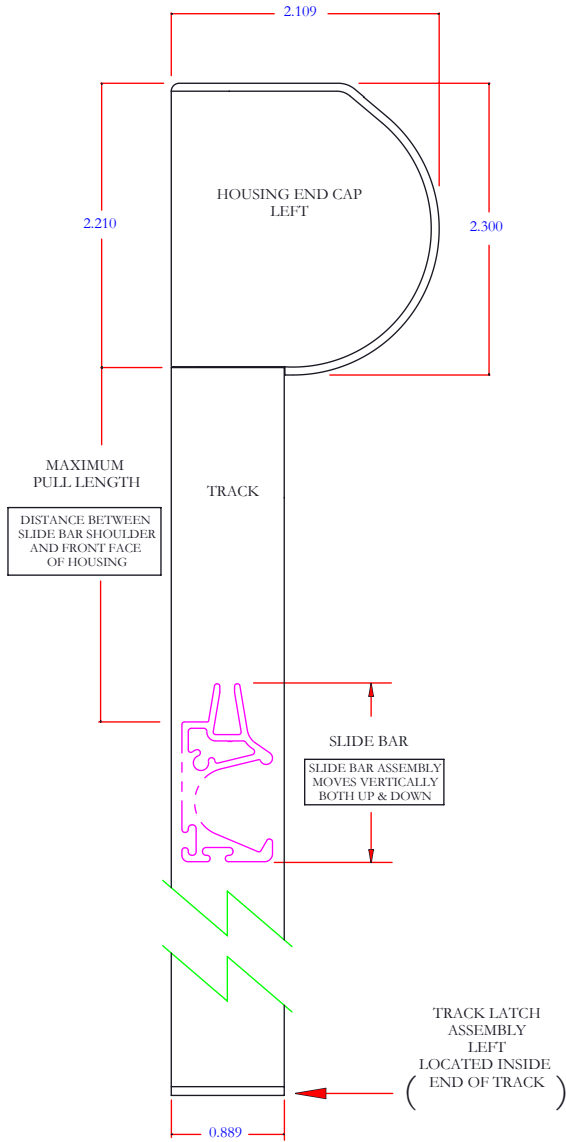

Serene Design Specifications

(Detail Views)

SERENE WINDOW SCREEN ASSEMBLY
LEFT SIDE VIEW

MOUNTING SCENARIO'S FOR THE HOUSING
MOUNTING BRACKET (RAIL)

All Dimensions Are In Inches